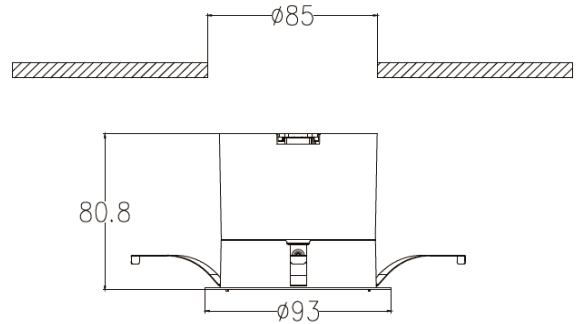

NEW

AU-WW85

6 LED | 20W

Beam

Wallwasher

Chip

Cree -3535
Osram-3030

SMD